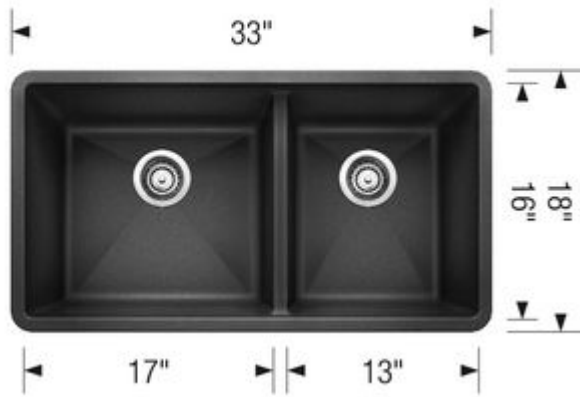

Metallic grey

White

SILGRANIT®

Main bowl left

Item No. 401682

Spec sheets/DXF

Top View

Scope of supply

3 1/2" (90 mm) stainless steel strainers, clips, template

Design tips

Width of base unit : 915 mm

Bowl depth: 9 1/2" (240 mm)

Depending on cabinet construction, a different cabinet size may be required. Consult the cabinet manufacturer.